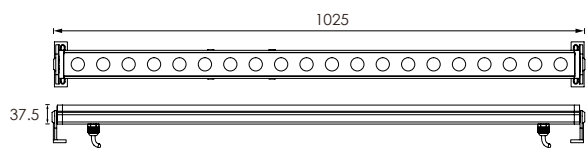

Linear Beam Wall Washer RIO

aluminium

333 319

LED Power	Colour Temp	Luminous
24V - 25W	2000K	1840 lm
120/240V - 20,8W	3000K	1510 lm
	6000K	

LIGHT DISTRIBUTION

10°x35°

333 320

LED Power	Colour Temp	Luminous
24V - 50W	2000K	3580 lm
120/240V - 41W	3000K	2945 lm
	6000K	

LIGHT DISTRIBUTION

10°x35°