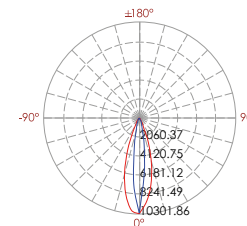

Linear Beam Wall Washer RIO

aluminium

333 319

LED Power	Colour Temp	Luminous
24V - 25W	2000K	1840 lm
120/240V - 20,8W	3000K	1510 lm
	6000K	

LIGHT DISTRIBUTION

10°x35°

333 320

LED Power	Colour Temp	Luminous
24V - 50W	2000K	3580 lm
120/240V - 41W	3000K	2945 lm
	6000K	

LIGHT DISTRIBUTION

10°x35°