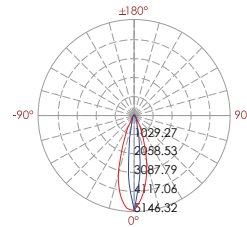

Linear Beam Wall Washer RIO

aluminium

333 319

LED Power	Colour Temp	Luminous
24V - 25W	2000K	1840 lm
120/240V - 20,8W	3000K	1510 lm
	6000K	

LIGHT DISTRIBUTION

10°x35°

333 320

LED Power	Colour Temp	Luminous
24V - 50W	2000K	3580 lm
120/240V - 41W	3000K	2945 lm
	6000K	

LIGHT DISTRIBUTION

10°x35°