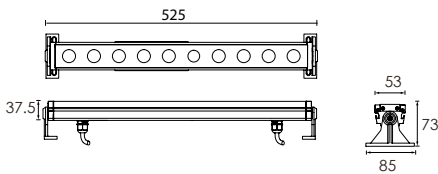

Linear Beam Wall Washer RIO

aluminium

333 319

LED Power	Colour Temp	Luminous
24V - 25W	2000K	1840 lm
120/240V - 20,8W	3000K	1510 lm
	6000K	

LIGHT DISTRIBUTION

10°x35°

333 320

LED Power	Colour Temp	Luminous
24V - 50W	2000K	3580 lm
120/240V - 41W	3000K	2945 lm
	6000K	

LIGHT DISTRIBUTION

10°x35°